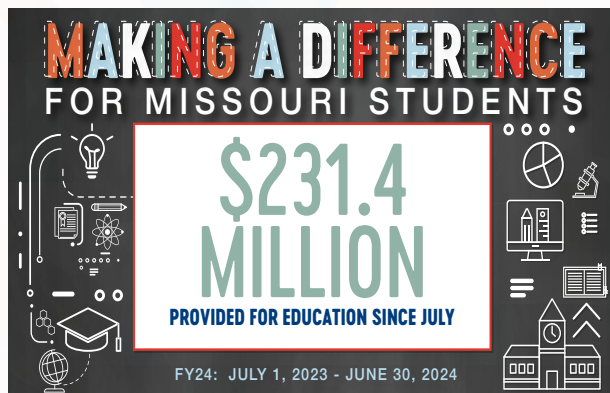

Monthly Proceeds Provided to Education

Based on December sales, the January transfer of Lottery proceeds to education was approximately $37.2 million. FY24 Lottery profits transferred so far are more than $231.4 million.