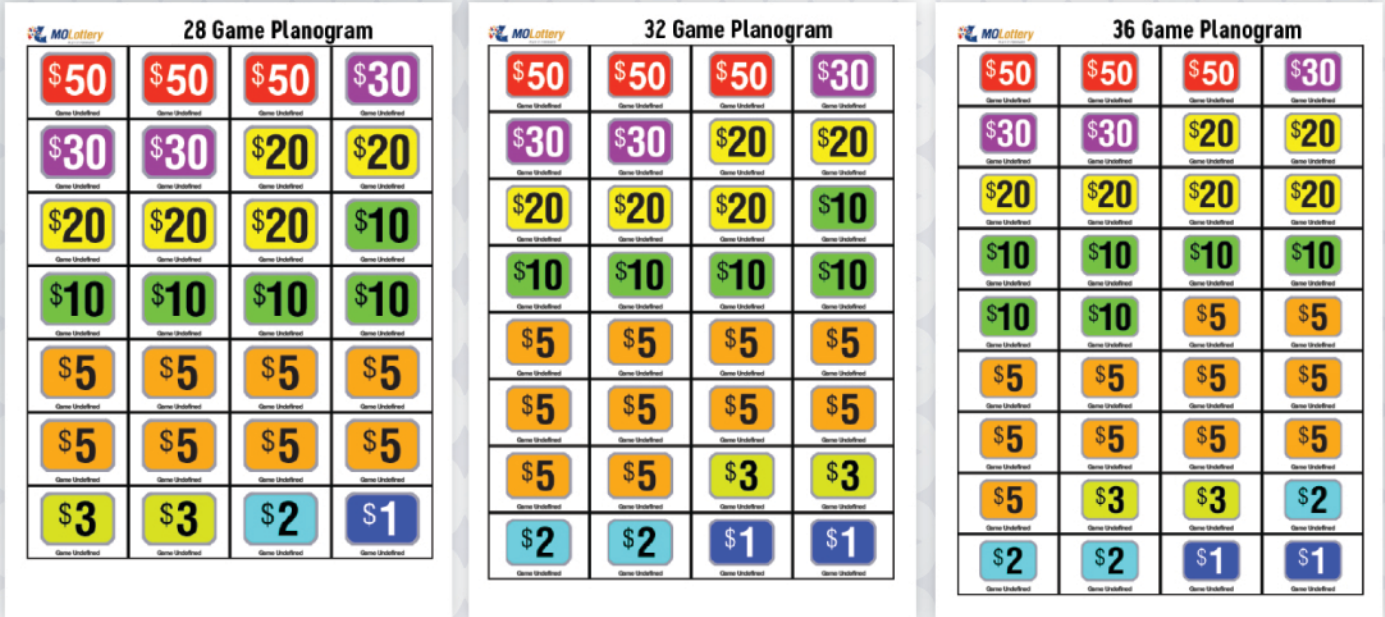

Make the Most of Your Planogram

Don't miss out on Lottery sales. Almost 49% of our traditional retailers carry three $50 Scratchers games at all times. Research shows Scratchers players are increasingly drawn to higher price point tickets, due to their increased win ability and bigger top prizes.

These charts illustrate the recommended price points, based on the number of Scratchers facings you carry.

Let Customers Know about Winning Tickets You Sell

Lottery players tend to be loyal to locations they know sell winning tickets, so be sure to share news about the winners sold at your location. It's easy when you take advantage of the Winner Templates available on the retailer portal website (retailer.molottery.com). Your LSR is also happy to help, so let them know if you need assistance.