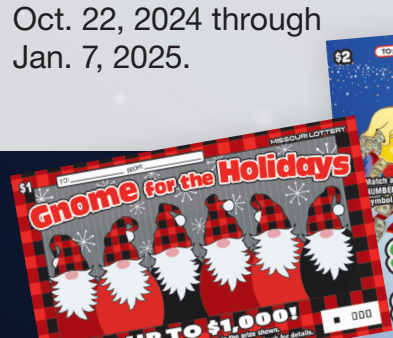

## JOLLY JINGLE

(10 winners per drawing, 30 total)

Winners will receive \$1,000 cash.

## HOLIDAY HAUL

(50 winners per drawing, 700 total)

Each week during the promotion, the Missouri Lottery will award 50 winners. The **Holiday Haul** drawing will include all eligible tickets submitted during a given week. Players will receive one entry for every dollar's worth of tickets submitted. Entries from the **Holiday Haul** drawings will not carry over from week to week. However, these entries will count toward their \$10 requirement into their choice of **Yuletide Travel** or **Jolly Jingle** drawings. Visit [MOLottery.com](http://MOLottery.com) for details.

**Holiday Haul** drawings will occur weekly during the promotion, beginning Oct. 22, 2024 through Jan. 7, 2025.

to taking in the views of the New York City skyline to island hopping through the Missouri Lottery's **Second Chance of a Lifetime: "Holiday Adventure"** promotion.

when they play and enter any of the Missouri Lottery's six new holiday-themed

drawing date, we will award one **Yuletide Travel** trip and 10 **Jolly Jingle** prizes of the promotion to award prizes valued at \$300.